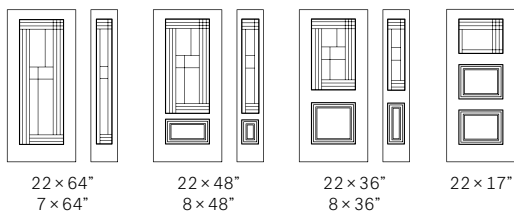

Designer's Advice:

Looks great accompanied by Screen glass. Lounge is available in custom sizes.

22×64"
7×64"

22×48"
8×48"

22×36"
8×36"

22×17"