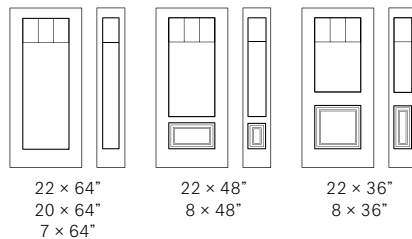

3-Square Split Top Grill