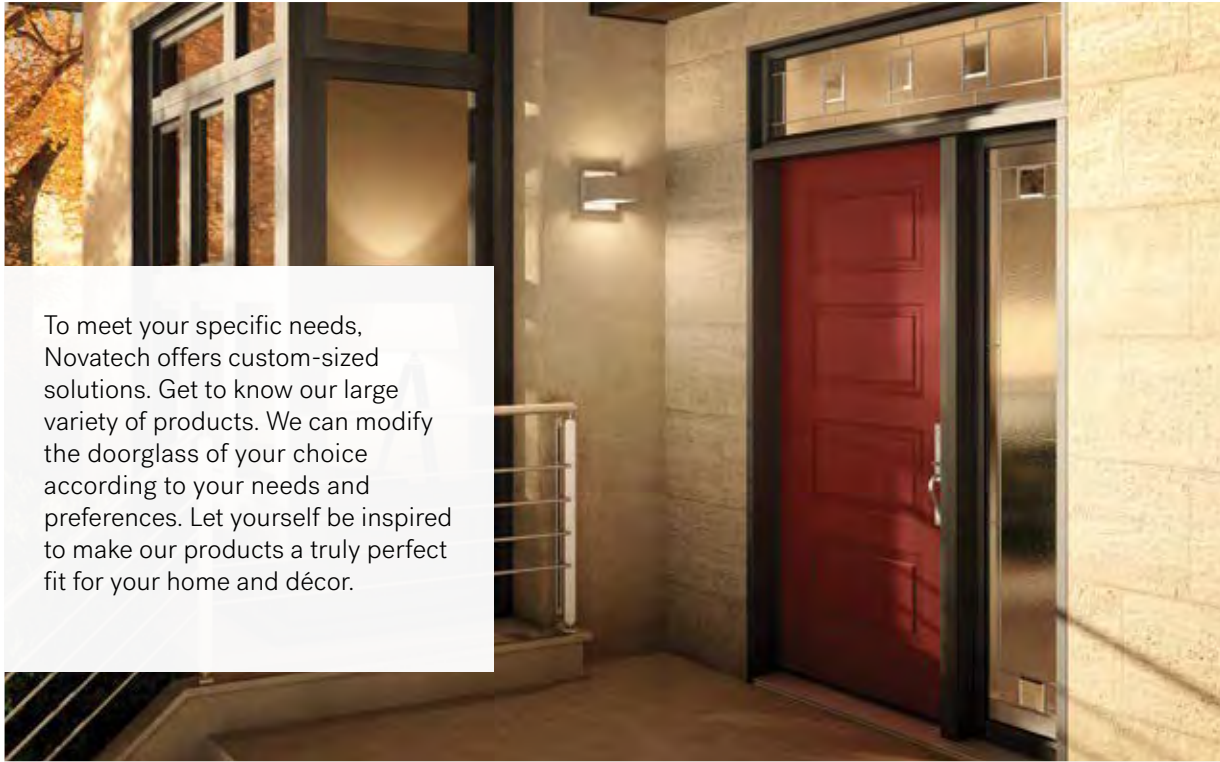

A Made-to-measure Entry

To meet your specific needs, Novatech offers custom-sized solutions. Get to know our large variety of products. We can modify the doorglass of your choice according to your needs and preferences. Let yourself be inspired to make our products a truly perfect fit for your home and décor.

Modify our Stained Glass

Choose a Different Caming