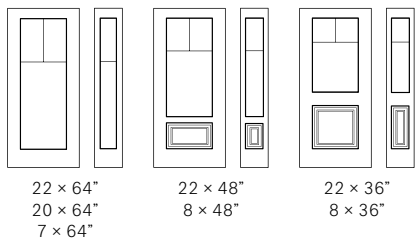

Grills

Grill Type

CAAL, CAFA, CARA, or CAGY grill

Custom Configurations

Many custom configurations available on demand.

Country Style Grill