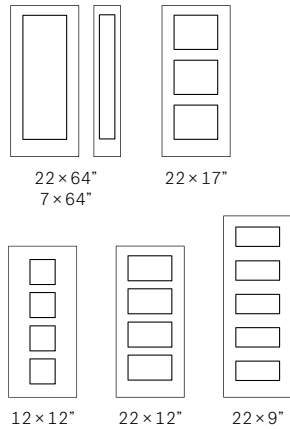

Looks great accompanied by Clear glass.
Allure is available in custom sizes.

Privacy Level

Semi-private

22 × 48"
8 × 48"

22 × 36"
8 × 36"

15¹/₂ × 39²⁵/₃₂"
7 × 64"

Pinhead & Chinchilla Textured Glass

22 × 64"
7 × 64"