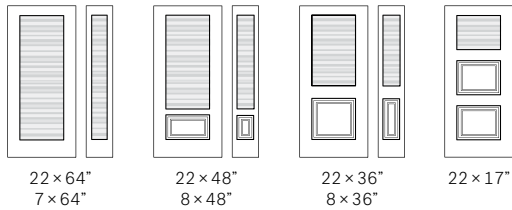

Frames: NovaPVC or Contemporary

Designer's Advice:

Looks great accompanied by Clear glass

Privacy Level

Private ●

22 × 64"
7 × 64"

22 × 48"
8 × 48"

22 × 36"
8 × 36"