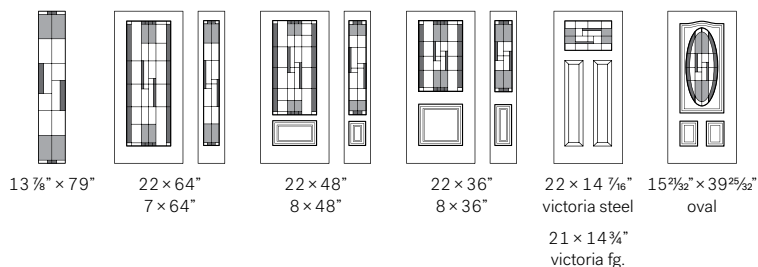

Kallima is available in custom sizes.

Privacy Level
Private

FRAMES: N = NOVA PVC, R = RESIN

Attraction

FRAME	NOVA PVC	
CAMING	PA	ZC
DOORGLASS		
22" × 64"	10-261-060	001 007
22" × 48"	10-261-057	001 007
22" × 36"	10-261-050	001 007
22" × 17"	10-261-259	001 005
22" × 14 1/16"	10-261-260	001 006
21" × 14 3/4"	10-261-301	001 003