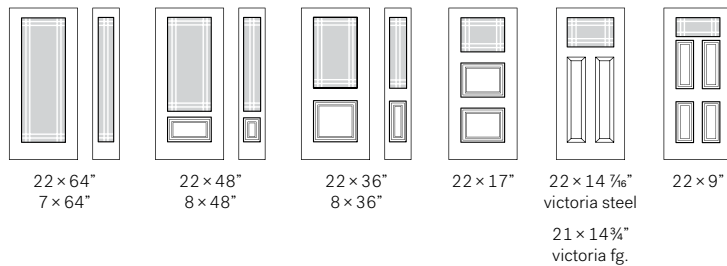

Silkscreened Glass

¹ Sandblasted ink finish ² Clear glass

Frame: Contemporary or NovaPVC

Designer's Advice:

Looks great accompanied by Sandblasted glass

Privacy Level
Semi-private ●

22 × 64"
7 × 64"

22 × 48"
8 × 48"