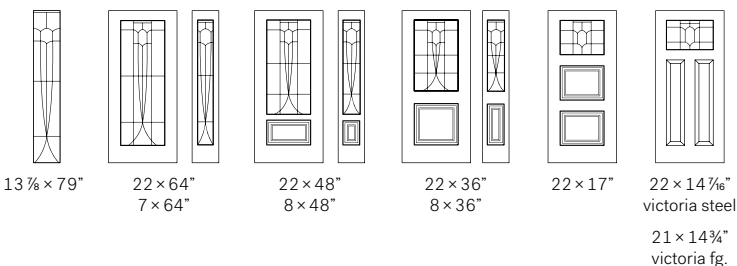

Privacy Level
Private ●

© Novatech 2015

22" x 48"
8 x 48"

22 x 36"
8 x 36"

22 x 14 7/16"
victoria steel
21 x 14 3/4"
victoria fg.

25 1/4 x 42 1/4"
79" 2P camber
top fiberglass
door (Prestige)

25 1/4 x 51 1/4"
95" 2P camber
top fiberglass
door (Prestige)

¹ Niagara glass ² Sydney glass

³ Beveled Pinhead glass ⁴ Small hammered glass

Caming: Zinc (shown) or Patina

Frame: NovaPVC or Stainable

Designer's Advice:

Looks great accompanied by Pinhead glass.

Mistral is available in custom sizes.

Privacy Level
Private ●

13 7/8 x 79"

22 x 64"
7 x 64"

22 x 48"
8 x 48"

22 x 36"
8 x 36"

22 x 17"

22 x 14 7/16"
victoria steel
21 x 14 3/4"
victoria fg.

FRAMES: C = CONTEMPORARY, N = NOVAPVC, S = STAINABLE