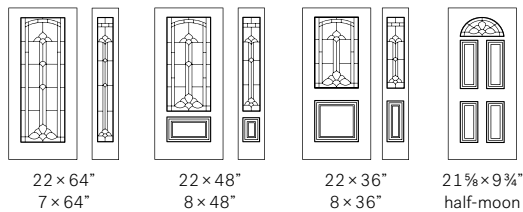

Privacy Level

Semi-private

22 × 64"
7 × 64"

22 × 48"
8 × 48"

22 × 36"
8 × 36"

21 1/2 × 9 3/4"
half-moon

Beethoven

This style is reminiscent of traditional stained glass design. Its central medallion is inspired by glass painting technique sometimes used for windows in the last century. The floral illustration is unique to our Beethoven product.