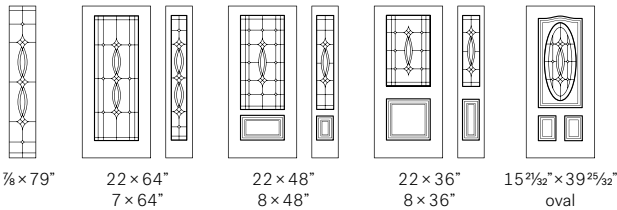

Privacy Level
Semi-private

13 7/8" x 79"

22" x 64"
7" x 64"

22" x 48"
8" x 48"

22" x 36"
8" x 36"

15 25/32" x 39 25/32"
oval

Murano

Medieval chapels and architecture adopted this simple, effective design. The rounded top and rectangular squares create a thoroughly classic look.