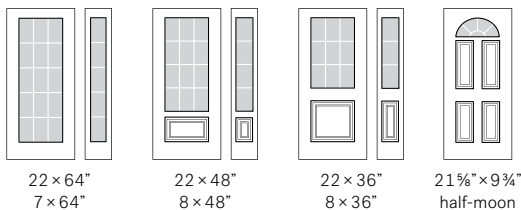

Designer's Advice:

Looks great accompanied by Sandblasted glass. Distinction is available in custom sizes.

Privacy Level

Private ●

Marbella

DOORGLASS	
25" x 42" 36" x 79" DOOR	26-341-319-001
25" x 51" 36" x 95" DOOR	26-341-320-001
31" x 51" 42" x 95" DOOR	26-341-322-001