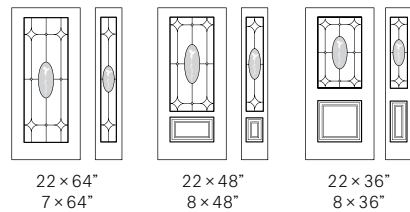

22 × 64"
7 × 64"

22 × 48"
8 × 48"

22 × 36"
8 × 36"

FRAMES: N = NOVAPVC, S = STAINABLE

Cathedral

CAMING	PA	ZC	CAMING	PA	ZC
FRAME	NOVAPVC		FRAME	NOVAPVC	
DOORGLASS			SIDELITES		
22" × 64"	10-036-060-	003|012	7" × 64"	10-036-005-	009|011
22" × 48"	10-036-057-	003|012	8" × 48"	10-036-017-	002|010
22" × 36"	10-036-050-	005|015	8" × 36"	10-036-010-	003|011
21 1/2" × 9 3/4"	10-036-044-	009|010			

Beethoven

FRAME	N	S	FRAME	N	S
DOORGLASS			SIDELITES		
22" × 64"	07-008-060-	007|013	7" × 64"	07-008-005-	006|011
22" × 48"	07-008-057-	002|013	8" × 48"	07-008-017-	002|008
22" × 36"	07-008-050-	007|019	8" × 36"	07-008-010-	005|014