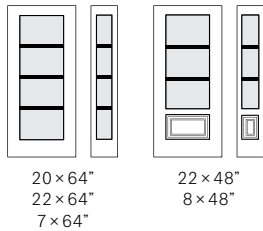

Pure

This design brings an attractive touch of refinement to your home, whether new and contemporary or as part of a renovation on an older home or duplex. The subtle clear lines on this silkscreened glass provide a view to the outside while ensuring your privacy.

Silkscreened Glass

¹ Sandblasted ink finish ² Black ink ³ Clear glass lines

Frame: Contemporary or NovaPVC

Designer's Advice:

Looks great accompanied by Sandblasted glass.

Privacy Level

Semi-private