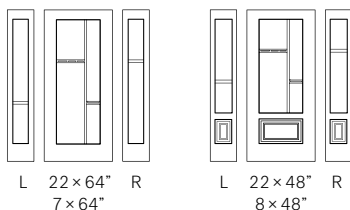

³ Perforated 1 1/2" aluminum bar

⁴ Wide Reed Glass

Caming: Zinc

Frame: Contemporary or NovaPVC

Designer's Advice:

Looks great accompanied by Screen glass. Nassau is available in custom sizes.

Privacy Level

Semi-private