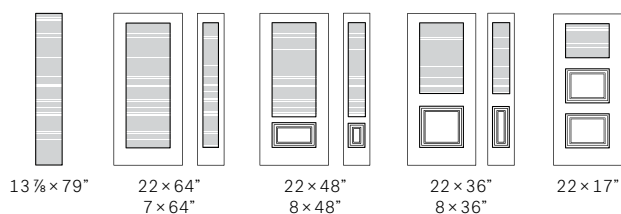

© Novatech 2014