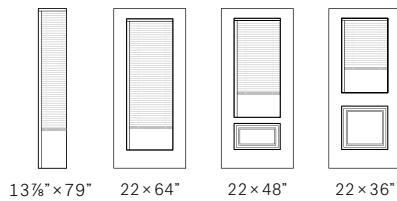

Discretion

The integrated aluminum mini-blinds are a time tested classic. Discretion is an easy to operate and highly durable product. It is a great way to let light in during the day while ensuring absolute privacy at any moment. Novatech's mini-blinds are now available in two colours in order to suit any décor.

Integrated mini-blinds

White aluminum mini-blinds
Satin grey aluminum mini-blinds

13 7/8" x 79"   22" x 64"   22" x 48"   22" x 36"