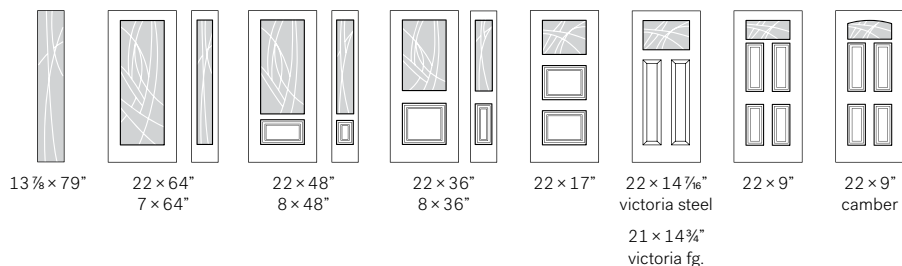

FRAMES: C = CONTEMPORARY, N = NOVAPVC

Alesso Sandblasted glass, left hand version

FRAME	C	N	FRAME	C	N
DOORGLASS					
22" x 64"	06-337-060-	004|008	7" x 64"	06-337-005-	007|008
22" x 48"	06-337-057-	007|008	8" x 48"	06-337-017-	007|008
22" x 36"	06-337-050-	007|008	8" x 36"	06-337-010-	007|008
22" x 17"	06-337-259-	007|008	10 15/16" x 76 1/16"	06-337-211-	009|-
			13 7/8" x 79"	06-337-211-	003

Sandblasted glass also available in right version. Also available with clear glass, left and right versions.

Alys

FRAME	C	N	FRAME	C	N
DOORGLASS					
22" x 64"	06-322-060-	007|001	7" x 64"	06-322-005-	008|001
22" x 48"	06-322-057-	009|001	8" x 48"	06-322-017-	009|001
22" x 36"	06-322-050-	011|001	8" x 36"	06-322-010-	009|001
22" x 17"	06-322-259-	007|001	13 7/8" x 79"	06-322-211-	001
22" x 14 7/16"	06-322-260-	006|001			
21" x 14 3/4"	06-322-301-	-|-			
22" x 9" RECT.	06-322-210-	006|001			
22" x 9" CMBR.	06-322-251-	-|001