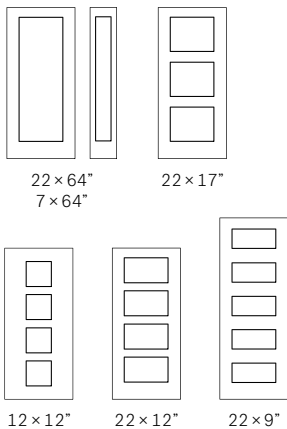

Masterline Glass