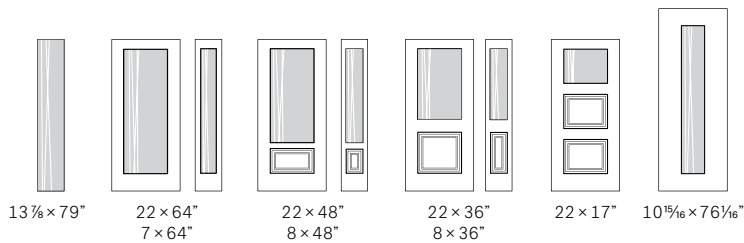

Alys

Natural yet abstract, evoking the movement of the wind, the composition of this V-Groove design is sure to create an inspiring entrance.

V-Groove

¹ Sandblasted ² V-groove lines

Frames: Contemporary, NovaPVC or Stainable

Designer's Advice:

Looks great accompanied by Sandblasted glass. Alys is available in custom sizes.