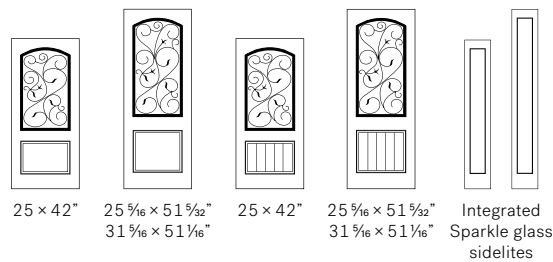

Wrought Iron

¹ Authentic wrought iron ² Sparkle glass

Frame: Black aluminum frame

Designer's Advice:

Looks great accompanied by Sparkle glass

Privacy Level

Private ●

Distinction