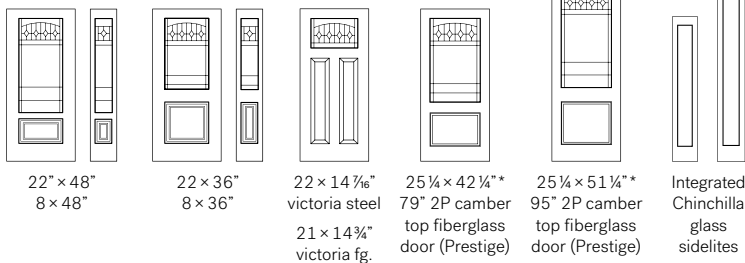

Privacy Level
Private ●

© Novatech 2015

22" x 48"
8 x 48"

22 x 36"
8 x 36"

22 x 14 7/16"
victoria steel
21 x 14 3/4"
victoria fg.

25 1/4 x 42 1/4"
79" 2P camber
top fiberglass
door (Prestige)

25 1/4 x 51 1/4"
95" 2P camber
top fiberglass
door (Prestige)