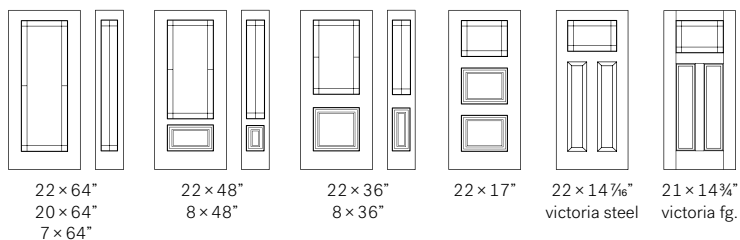

Perimeter Grill