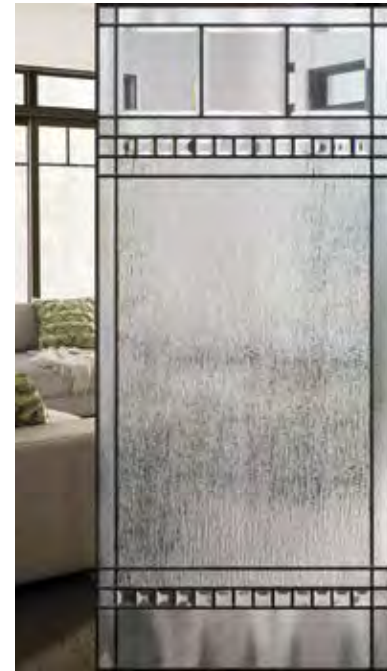

© Novatech 2015