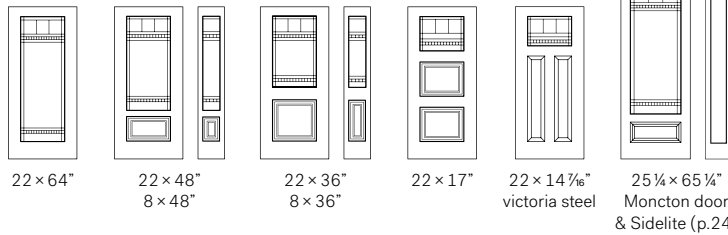

Bistro

Bistro's arched head-piece and its well placed clear bevelled square panes contribute to its overall warmth. This model is perfectly suited to cozy bungalow renovations.

Stained Glass

¹ Chinchilla glass ² Beveled clear glass

³ Diamond glass

Caming: Zinc (shown) or Patina

Frame: NovaPVC, Stainable or Contemporary

Designer Advice:

Looks great accompanied by Chinchilla glass.
Bistro is available in custom sizes.