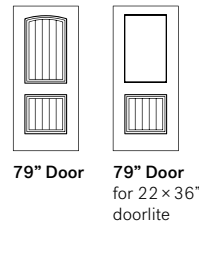

**79" Reversible
Sidelite**
(Classic)
for 8 × 36"
lite

79" Door
for 22 × 36"
doorlite

2 Panel
Planked Camber Top

Dimensions
31 3/4", 33 3/4", 35 3/4" × 79"

79" Door