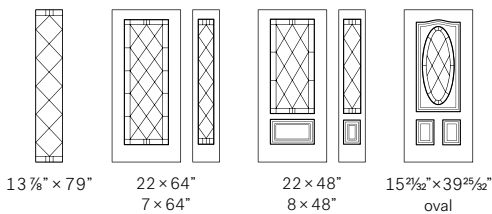

Gloria

The elegant gothic arches of Gloria are a graceful nod to the skill of the great glass craftsmen of period stained-glass windows. This composition, one of the most difficult to manufacture, will give you an entrance worthy of admiration!

Stained Glass

¹ Beveled Pinhead glass ² Clear Baroque glass

Caming: Patina

Frame: NovaPVC or Stainable

Designer's Advice:

Looks great accompanied by Beveled Pinhead glass.
Gloria is available in custom sizes.