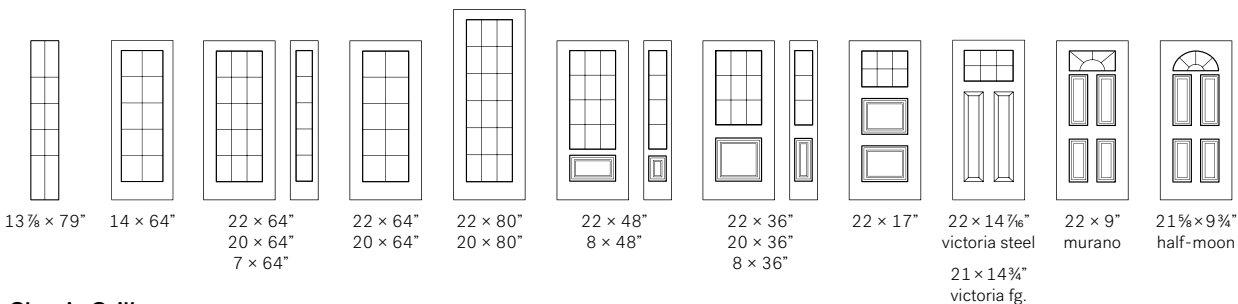

Distinction Grill

Classic Grill