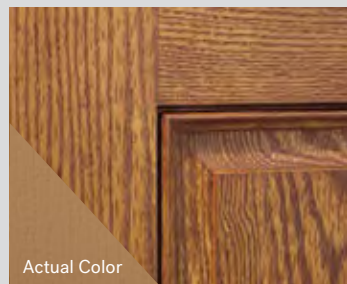

Actual Color

Actual Color