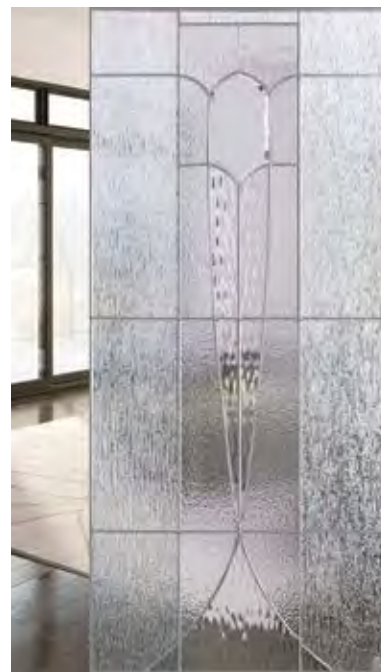

13 7/8 x 79"

22 x 64"
7 x 64"

22 x 48"
8 x 48"

22 x 36"
8 x 36"

22 x 17"

22 x 14 7/16"
victoria steel
21 x 14 3/4"
victoria fg.

FRAMES: C = CONTEMPORARY, N = NOVAPVC, S = STAINABLE

Liano

FRAME	C	N	S
DOORGLASS			
22" x 48"	10-324-057-	-	005 004
22" x 36"	10-324-050-	-	002 002
22" x 14 7/16"	10-324-260-	001	-
21" x 14 3/4"	10-324-301-	-	002 001
25 1/4 x 42 1/4"	10-324-357-	-	- 001
25 1/4 x 51 1/4"	10-324-358-	-	- 001

FRAME	C	N	S
SIDELITES			
8" x 48"	10-324-017-	-	001 002
8" x 36"	10-324-010-	-	001 002
Liano Sidelite Options			
Fiberglass Countrystyle woodgrain sidelite with Integrated Chinchilla glass available to pair with the 79" or 95" 2 Panel camber top fiberglass door. p. 25			

Mistral

CAMING	PA	ZC
FRAME		NOVAPVC
DOORGLASS		
22" x 64"	10-310-060-	001 006
22" x 48"	10-310-057-	001 007
22" x 36"	10-310-050-	001 008
22" x 17"	10-310-259-	001 006
22" x 14 7/16"	10-310-260-	001 006
21" x 14 3/4"	10-310-301-	001 003

CAMING	PA	ZC
FRAME		NOVAPVC
DOORGLASS		
7" x 64"	10-310-005-	001 006
8" x 48"	10-310-017-	001 007
8" x 36"	10-310-010-	001 006
13 7/8 x 79"	10-310-211-	001 003