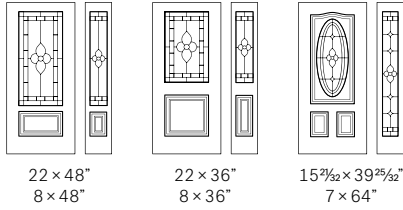

Looks great accompanied by Clear glass.
Allure is available in custom sizes.

Privacy Level

Semi-private

22 × 48"
8 × 48"

22 × 36"
8 × 36"

15¹/₂ × 39²⁵/₃₂"
7 × 64"

Pinhead & Chinchilla Textured Glass

22 × 64"
7 × 64"