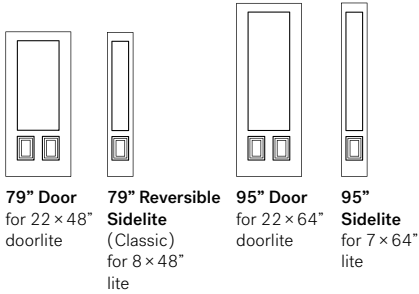

79" Door

2 Panel
Blank Top

Dimensions
31 3/4", 33 3/4", 35 3/4" × 79"
31 3/4", 33 3/4", 35 3/4" × 95"

79" Door
for 22 × 48"
doorlite

**79" Reversible
Sidelite**
(Classic)
for 8 × 48"
lite

95" Door
for 22 × 64"
doorlite

95" Sidelite
for 7 × 64"
lite