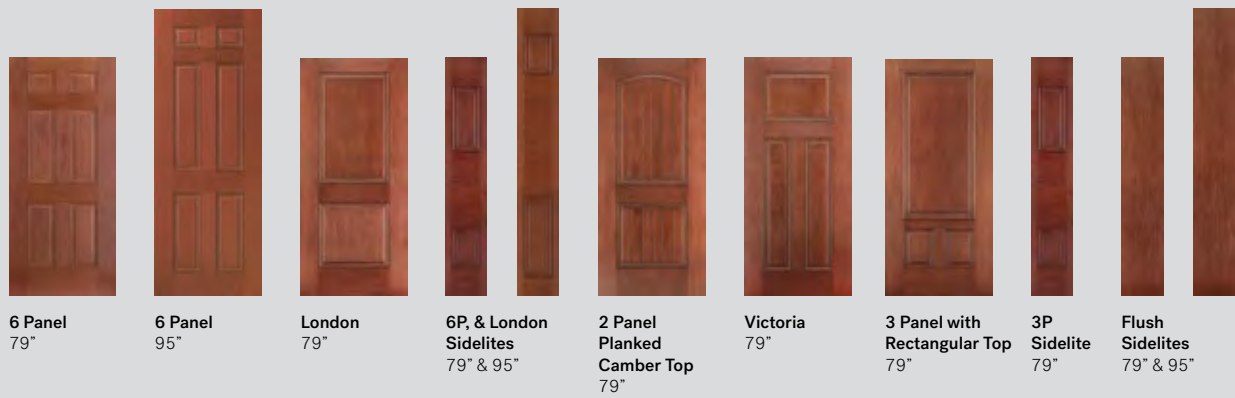

6 Panel 79"   6 Panel 95"   London 79"   6P, & London Sidelites 79" & 95"   2 Panel Planked Camber Top 79"   Victoria 79"   3 Panel with Rectangular Top 79"   3P Sidelite 79"   Flush Sidelites 79" & 95"

Woodgrain Fiberglass Doors

Oak Woodgrain (suggested color)