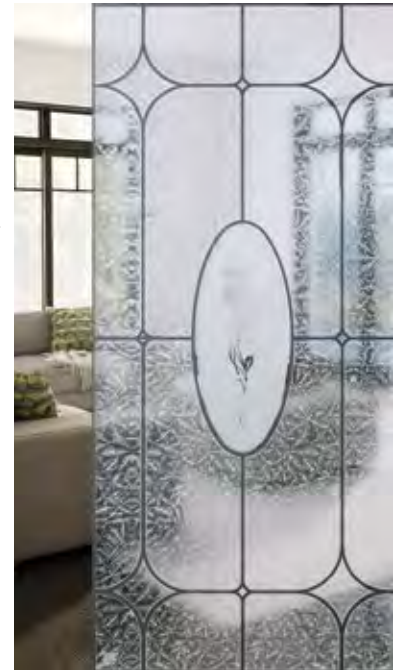

22 × 64"
7 × 64"

22 × 48"
8 × 48"

22 × 36"
8 × 36"

FRAMES: N = NOVAPVC, S = STAINABLE

Cathedral

CAMING	PA	ZC	CAMING	PA	ZC
FRAME	NOVAPVC		FRAME	NOVAPVC	
DOORGLASS			SIDELITES		
22" × 64"	10-036-060-	003|012	7" × 64"	10-036-005-	009|011
22" × 48"	10-036-057-	003|012	8" × 48"	10-036-017-	002|010
22" × 36"	10-036-050-	005|015	8" × 36"	10-036-010-	003|011
21 1/2" × 9 3/4"	10-036-044-	009|010			

Beethoven

FRAME	N	S	FRAME	N	S
DOORGLASS			SIDELITES		
22" × 64"	07-008-060-	007|013	7" × 64"	07-008-005-	006|011
22" × 48"	07-008-057-	002|013	8" × 48"	07-008-017-	002|008
22" × 36"	07-008-050-	007|019	8" × 36"	07-008-010-	005|014