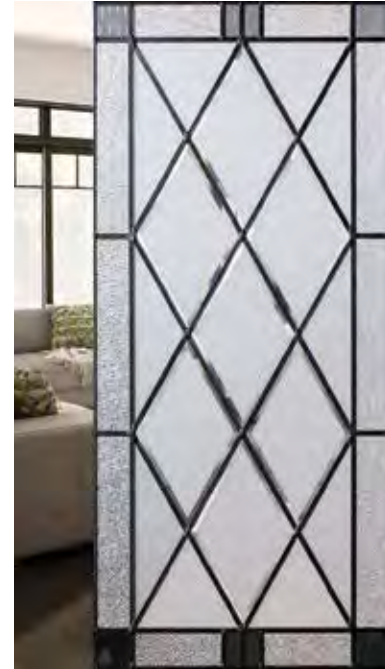

Gloria

The elegant gothic arches of Gloria are a graceful nod to the skill of the great glass craftsmen of period stained-glass windows. This composition, one of the most difficult to manufacture, will give you an entrance worthy of admiration!

Stained Glass

¹ Beveled Pinhead glass ² Clear Baroque glass

Caming: Patina

Frame: NovaPVC or Stainable

Designer's Advice:

Looks great accompanied by Beveled Pinhead glass.
Gloria is available in custom sizes.