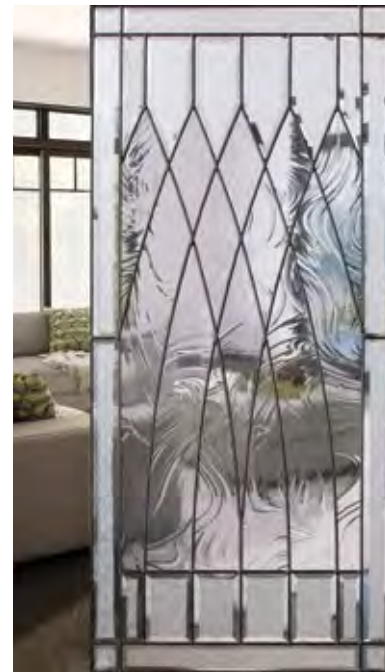

FRAMES: N = NOVAPVC, S = STAINABLE, R = RESIN

Gothic

FRAME	N	S	R	FRAME	N	S	R
DOORGLASS				SIDELITES			
22" x 64"	10-141-060	001	003	7" x 64"	10-141-005	001	005|002
22" x 48"	10-141-057	001	003	8" x 48"	10-141-017	001	005
15 7/32" x 39 25/32"	10-141-027	-	007|001	13 3/8" x 79"	10-141-211	-	001

Gloria

FRAME	N	S	FRAME	N	S
DOORGLASS			SIDELITES		
22" x 64"	10-256-060	001|003	7" x 64"	10-256-005	001|002
22" x 48"	10-256-057	001|004	8" x 48"	10-256-017	001|004
22" x 36"	10-256-050	001|002	8" x 36"	10-256-010	001|002
22" x 9"	10-256-251	001|002	13 3/8" x 79"	10-256-211	-|001