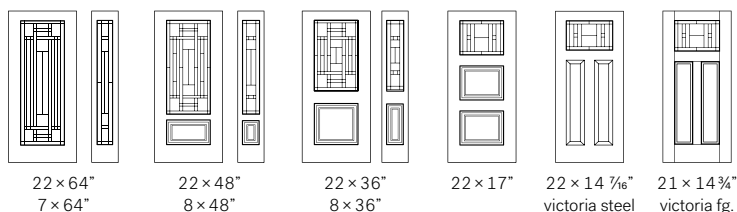

Kallima

Kallima will charm lovers of glass. Black Baroque-type handmade glass gives this stained glass a distinctive, artistic touch. Because it is handmade, each piece of glass is unique, lending an exclusive feel to each doorglass.

Stained Glass

¹ Chord glass ² Sydney glass ³ Black glass

⁴ Black Baroque glass ⁵ Pinhead glass

Caming: Patina

Frame: NovaPVC, Stainable, Contemporary

Designer's Advice:

Looks great accompanied by Pinhead glass.

Kallima is available in custom sizes.