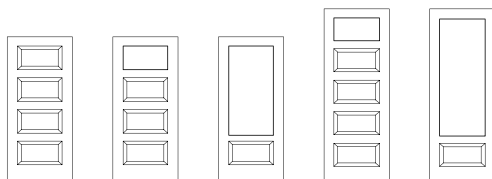

ENTRY DOORS

SHAKER COLLECTION

Soho 9 Soho steel door 60 Bistro Sidelite, custom size 18 x 79" 60 Bistro transom, custom size 16" height

Steel Doors

Victoria Shaker

The new Victoria Shaker model is inspired by American architectural style. With its new embossments, this striking door is sure to pass the test of time.

Dimensions
 31 3/4", 33 3/4", 35 3/4" x **79"**
 31 3/4", 33 3/4", 35 3/4" x **84"**

79" Door
79" Door for 22 x 14 7/16" doorlite

Soho

The new Soho model is remarkable. With a four panel configuration that is very popular in today's architecture, Soho is suited for Contemporary style as well as Natural.

Dimensions
 31 3/4", 33 3/4", 35 3/4" x **79"**
 31 3/4", 33 3/4", 35 3/4" x **84"**
 31 3/4", 33 3/4", 35 3/4" x **95"**

79" Door
79" Door for 22 x 12" doorlite
79" Door for 22 x 48" doorlite
95" Door for 22 x 12" doorlite
95" Door for 22 x 64" doorlite