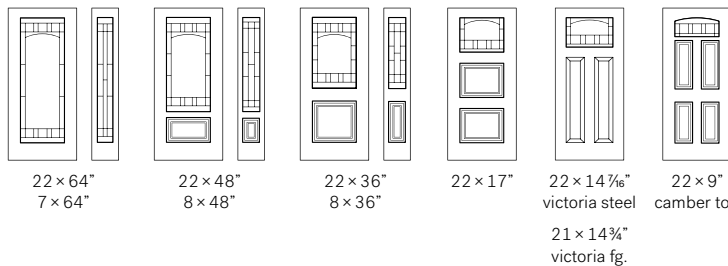

Privacy Level

Semi-private

FRAMES: C = CONTEMPORARY, N = NOVAPVC, S = STAINABLE

Chanelle

FRAME	C	N	S	FRAME	C	N	S		
DOORGLASS									
22" × 64"	10-308-060-	003	001	002	8" × 48"	10-308-017-	003	001	002
22" × 48"	10-308-057-	005	003	004	8" × 36"	10-308-010-	-	001	002
22" × 36"	10-308-050-	-	003	004	Moncton / Chanelle Sidelites				
22" × 17"	10-308-259-	003	001	002	Fiberglass Mahogany woodgrain sidelite with				
22" × 14 7/16"	10-308-260-	001	-	-	Integrated Rain glass available to pair with				
25 1/4" × 65 1/4"	10-308-359-	-	-	001	Chanelle in the 95" Moncton fiberglass door.				