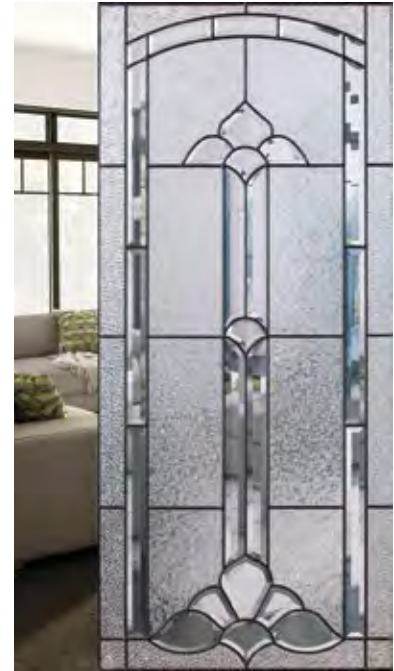

Stained Glass

¹ Diamond Glass ² Glue Chip glass

³ Beveled clear glass

Caming: Patina (shown) or Zinc

Frame: NovaPVC or Stainable

Designer's Advice:

Looks great accompanied by Diamond glass.
Cathedral is available in custom sizes.

Privacy Level

Semi-private

22 × 64"
7 × 64"

22 × 48"
8 × 48"

22 × 36"
8 × 36"

21 1/2 × 9 3/4"
half-moon

Beethoven

This style is reminiscent of traditional stained glass design. Its central medallion is inspired by glass painting technique sometimes used for windows in the last century. The floral illustration is unique to our Beethoven product.