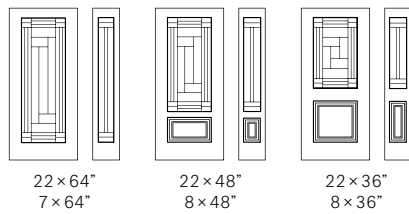

22 × 64"
7 × 64"

22 × 48"
8 × 48"

22 × 36"
8 × 36"

Transit

A tribute to the industrial movement, the hatchwork pattern was inspired by the look of steel floors in commercial buildings. The pattern is framed by a series of clear lines that evoke the classic elegance of a perimeter grill.

Silkscreened Glass

¹ Sandblasted ink finish ² Clear glass

Frame: Contemporary or NovaPVC

Designer's Advice:

Looks great accompanied by Sandblasted glass