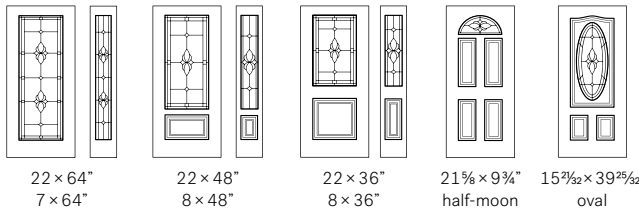

Frames: NovaPVC or Contemporary

Designer's Advice:

Looks great accompanied by Clear glass

Privacy Level

Private ●

22 × 64"
7 × 64"

22 × 48"
8 × 48"

22 × 36"
8 × 36"

Looks great accompanied by Clear glass.

Mystique is available in custom sizes.

Privacy Level

Semi-private ●

22 × 64"
7 × 64"

22 × 48"
8 × 48"

22 × 36"
8 × 36"

21¹/₈ × 9³/₄"
half-moon