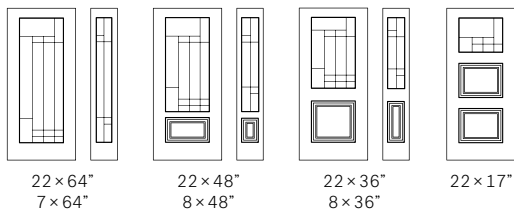

¹ Lystral glass ² Pinhead glass

³ Wide Reed glass

Caming: Zinc

Frame: Contemporary or NovaPVC

Designer's Advice:

Looks great accompanied by Pinhead glass. Cosmopolitain is available in custom sizes.

22×64"
7×64"

22×48"
8×48"

22×36"
8×36"

22×17"

Privacy Level

Private ●

Lounge

This stained glass is an asymmetrical composition of large pieces of glass, providing full privacy while letting in a soft, diffuse light.

Stained Glass