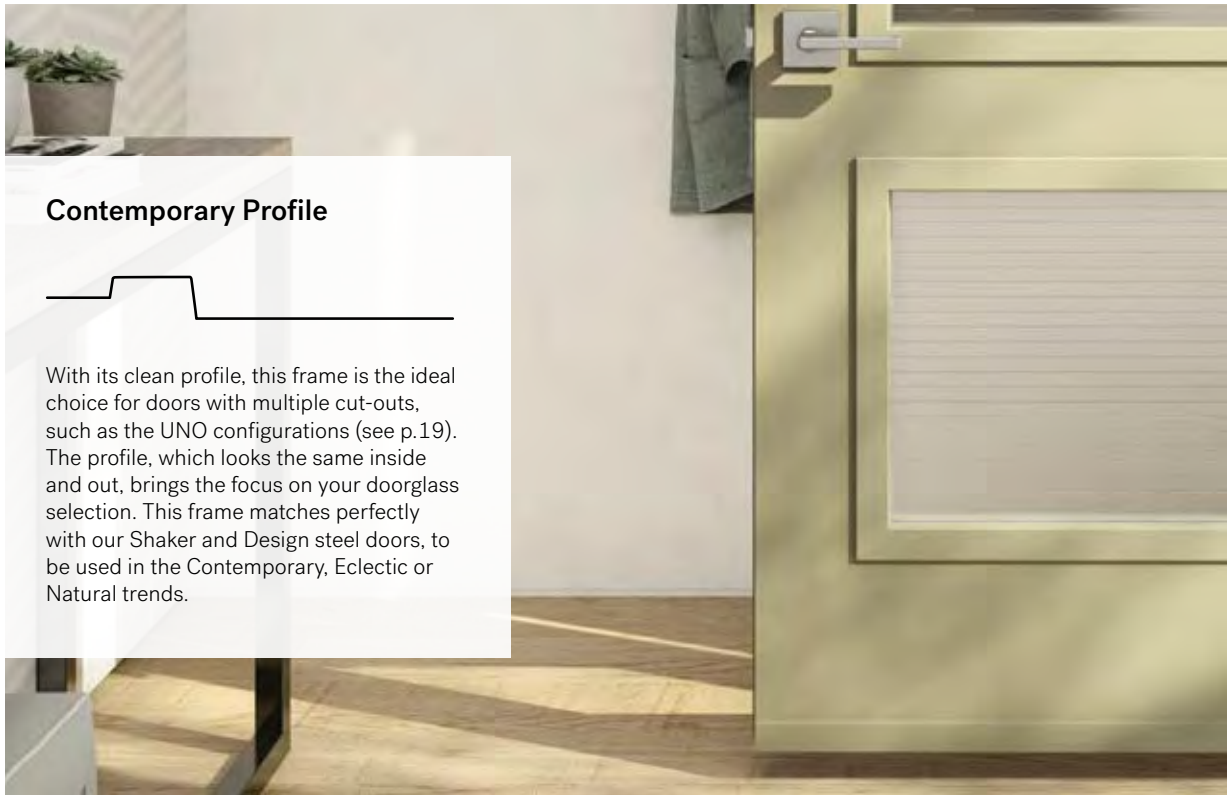

③

Pure Outright Simplicity

A minimalist approach geared for comfort and the creation of a luminous space without compromise. Multiple textured glass options are available, depending on the level of privacy desired. A **Pure** entrance will add a touch of elegance and contribute to the architectural balance of your home.

Well Framed!

N

New

Contemporary Profile

With its clean profile, this frame is the ideal choice for doors with multiple cut-outs, such as the UNO configurations (see p.19). The profile, which looks the same inside and out, brings the focus on your doorglass selection. This frame matches perfectly with our Shaker and Design steel doors, to be used in the Contemporary, Eclectic or Natural trends.

87

Prestige Profile

A perfect fit with classic styles. The detailed profile makes the screw cover practically invisible creating an illusion of perfect symmetry inside and out. Specifically designed for the Prestige steel doors, the prestige profile frame can also be used on Classic steel and fiberglass doors. This frame will look great with products from the Timeless, Natural and Eclectic trends.