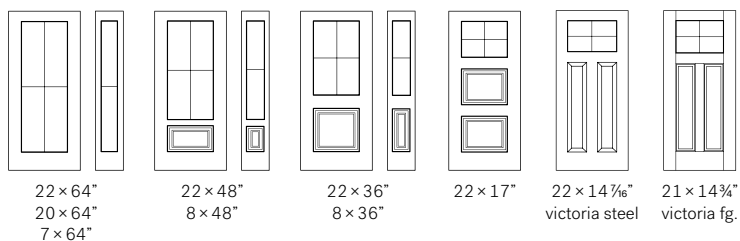

Grills

Grill Type

CAAL, CAFA, CARA, or CAGY grill

Custom Configurations

Many custom configurations available on demand.

Country Style Grill

3-Square Split Top Grill

Distinction Grill

Classic Grill

Perimeter Grill

Grill Profiles

CAFA & CAAL Color Option