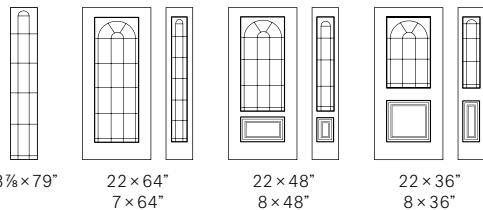

13 7/8" x 79"

22" x 64"
7" x 64"

22" x 48"
8" x 48"

22" x 36"
8" x 36"

FRAMES: **N** = NOVA PVC, **S** = STAINABLE

Evangeline II

CAMING	PA	ZC	BR
FRAME	NOVA PVC		
DOORGLASS			
22" x 64"	10-054-060-	026	008 002
22" x 48"	10-054-057-	032	006 001
22" x 36"	10-054-050-	024	008 002
15 25/32" x 39 25/32"	10-054-027-	-	- -

CAMING	PA	ZC	BR
FRAME	NOVA PVC		
SIDELITES			
7" x 64"	10-054-005-	026	008 007
8" x 48"	10-054-017-	017	005 001
8" x 36"	10-054-010-	021	008 002
13 7/8" x 79"	10-054-211-	001	002 003

Murano

FRAME	N	S
DOORGLASS		
22" x 64"	06-081-060-	010 024
20" x 64"	06-081-038-	017 035
22" x 48"	06-081-057-	006 030
22" x 36"	06-081-050-	011 030

FRAME	N	S
SIDELITES		
7" x 64"	06-081-005-	012 026
8" x 48"	06-081-017-	006 019
8" x 36"	06-081-010-	007 021
13 7/8" x 79"	06-081-211-	002