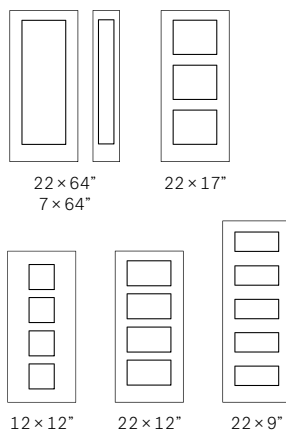

Sandblasted & Screen Textured Glass

Sandblasted glass