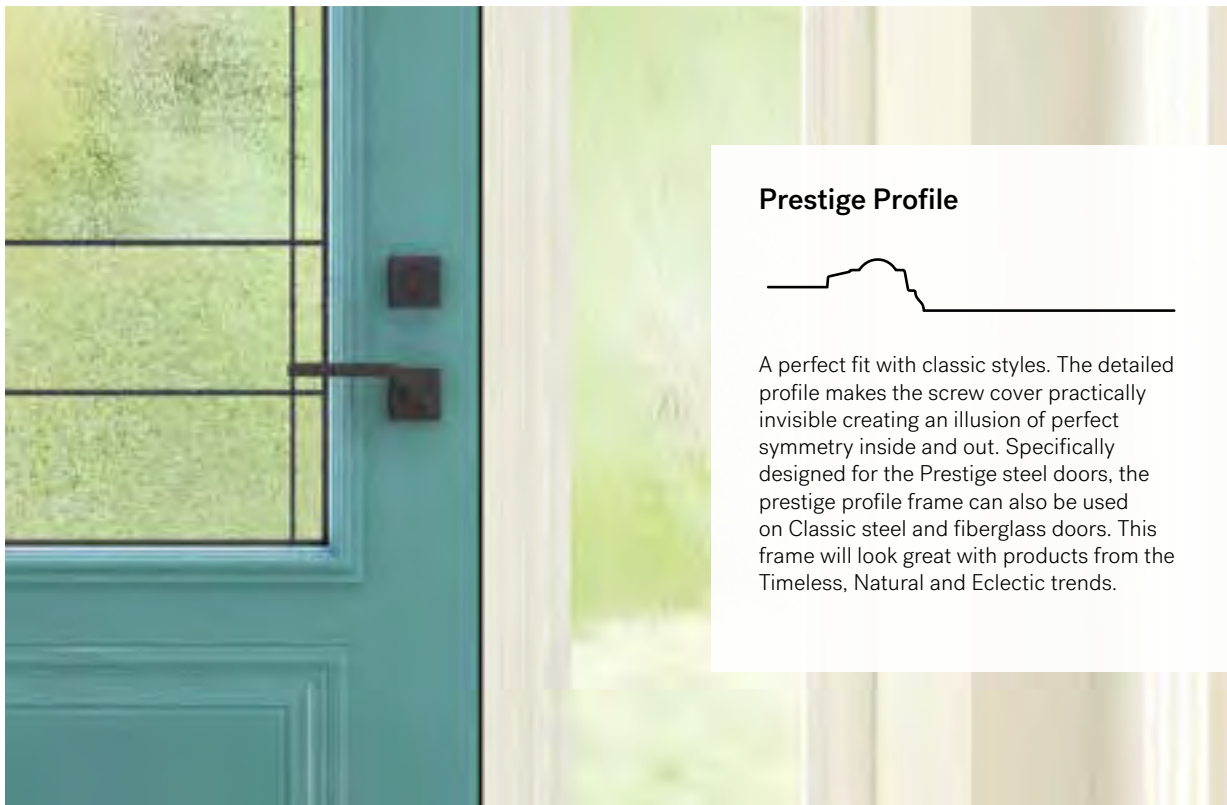

③

Pure Outright Simplicity

A minimalist approach geared for comfort and the creation of a luminous space without compromise. Multiple textured glass options are available, depending on the level of privacy desired. A **Pure** entrance will add a touch of elegance and contribute to the architectural balance of your home.

Well Framed!

N

New

Contemporary Profile

With its clean profile, this frame is the ideal choice for doors with multiple cut-outs, such as the UNO configurations (see p.19). The profile, which looks the same inside and out, brings the focus on your doorglass selection. This frame matches perfectly with our Shaker and Design steel doors, to be used in the Contemporary, Eclectic or Natural trends.

87

Prestige Profile

A perfect fit with classic styles. The detailed profile makes the screw cover practically invisible creating an illusion of perfect symmetry inside and out. Specifically designed for the Prestige steel doors, the prestige profile frame can also be used on Classic steel and fiberglass doors. This frame will look great with products from the Timeless, Natural and Eclectic trends.