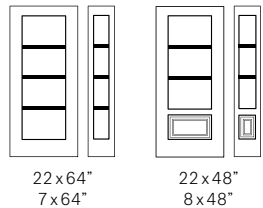

Dividers

Outside: ¹ Clear glass, ² Black 1 3/4" dividers

Inside: ¹ Clear glass, ² White 1 3/4" dividers

Frame: Contemporary or NovaPVC

Designer's Advice:

Looks great accompanied by Clear glass.
Panorama is available in custom sizes.