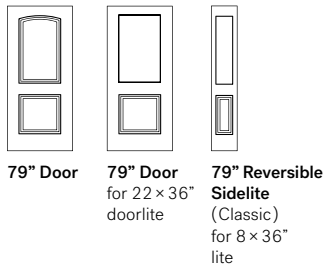

Dimensions

33 3/4", 35 3/4" x 79"
33 3/4", 35 3/4" x 84"

79" Door

Linea

Linea's strong embossments give it a post-industrial look. This model is specifically designed to integrate a doorlite or a pull bar making Linea the ideal solution for narrow entryways.

79" Door

79" Door for 15 7/8" x 39 5/8" oval doorlite

79" Reversible Sidelite (Classic) for 8 x 48" lite

79" Door for 22 x 36" doorlite

79" Door for 8 x 36" doorlites

79" Door for 22 x 9" camber top doorlite

Classic embossment

2 Panel
Blank Top

Dimensions
31 3/4", 33 3/4", 35 3/4" × 79"
31 3/4", 33 3/4", 35 3/4" × 95"

79" Door
for 22 × 48"
doorlite

**79" Reversible
Sidelite**
(Classic)
for 8 × 48"
lite

95" Door
for 22 × 64"
doorlite

95" Sidelite
for 7 × 64"
lite

2 Panel
Camber Top

Dimensions
31 3/4", 33 3/4", 35 3/4" × 79"

79" Door

79" Door
for 22 × 36"
doorlite

**79" Reversible
Sidelite**
(Classic)
for 8 × 36"
lite

2 Panel
Planked Camber Top